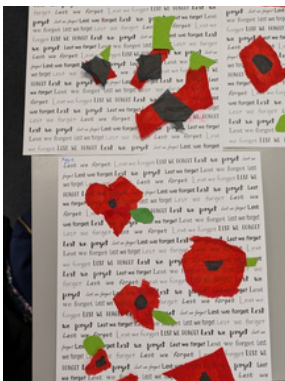

Kingfisher class also made art on Remembrance Day while having some intriguing discussions about our fallen soldiers and why we celebrate this day.