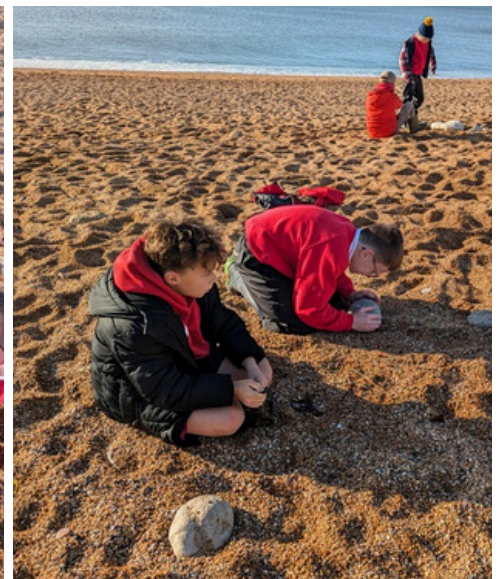

Selected Owls participated in the Bridport School Quicksticks Tournament

In Science, Owl Class have been experimenting with the effects of different drinks on tooth enamel. There was not a ready supply of teeth - strangely, no volunteers! - so they used eggshells instead.