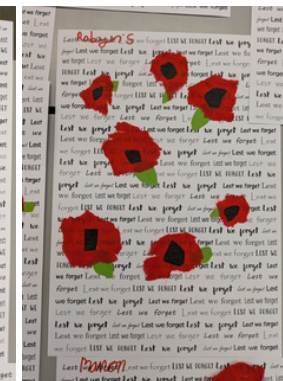

Kingfisher class also made art on Remembrance Day while having some intriguing discussions about our fallen soldiers and why we celebrate this day.